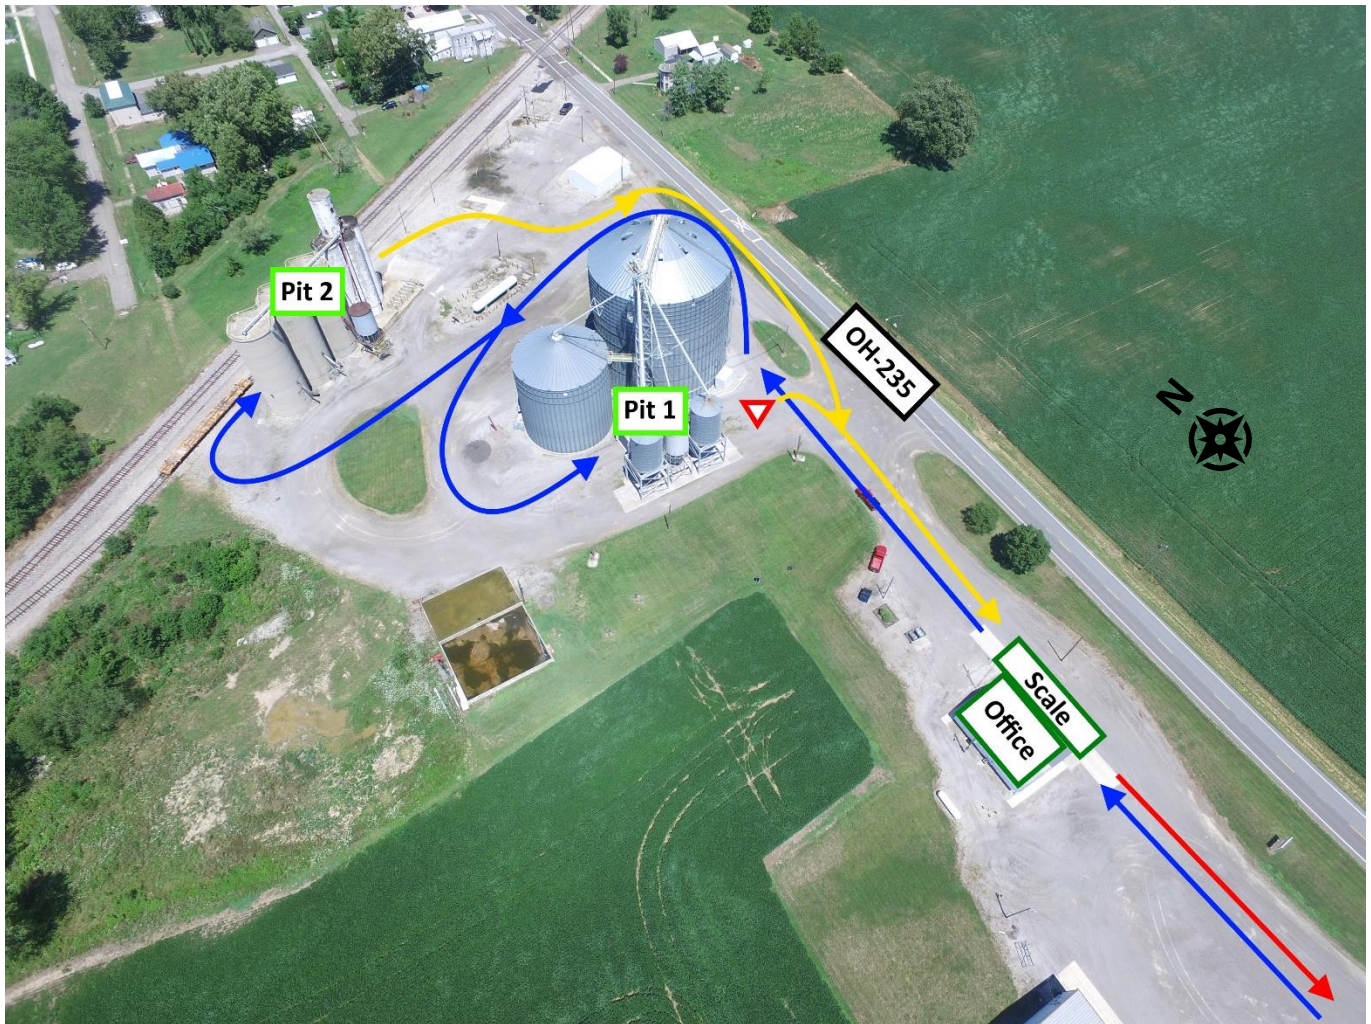

Welcome to

Mt. Cory Grain

Notes:

Please enter our facility from State Route 235 and proceed north towards the scales. Be sure your tarp is open, and yield to outbound trucks coming southbound off the scales. Once weighed and probed, you will be given a green light. Following that signal, proceed to the assigned dump pit. Once empty, exit the pits and proceed to the scales heading south, yielding to inbound trucks coming off the scales. Once weighed empty, your scale ticket will be brought to you from the office, and you may then exit our facility to State Route 235. Thank you for visiting, and for your continued support of Legacy Farmers Cooperative.

Legend:

-  Inbound
-  Outbound
-  Exit Facility
-  Yield